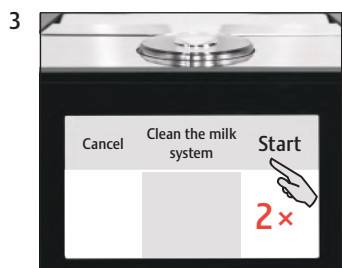

GIGA X8c/X8

Cleaning the milk system

Equipment required:
Milk system cleaner
1000 ml bottle (Art. 62536)

These short instructions do not replace the 'GIGA X8c/X8 Instructions for Use'. Make sure you read and observe the safety information and warnings first in order to avoid hazards.

'Display'

Precondition: 'Clean the milk system'

'Clean the milk system'

'Milk system cleaner' / 'Connect the milk tube'

'Milk system is being cleaned'

'Milk system cleaning complete'